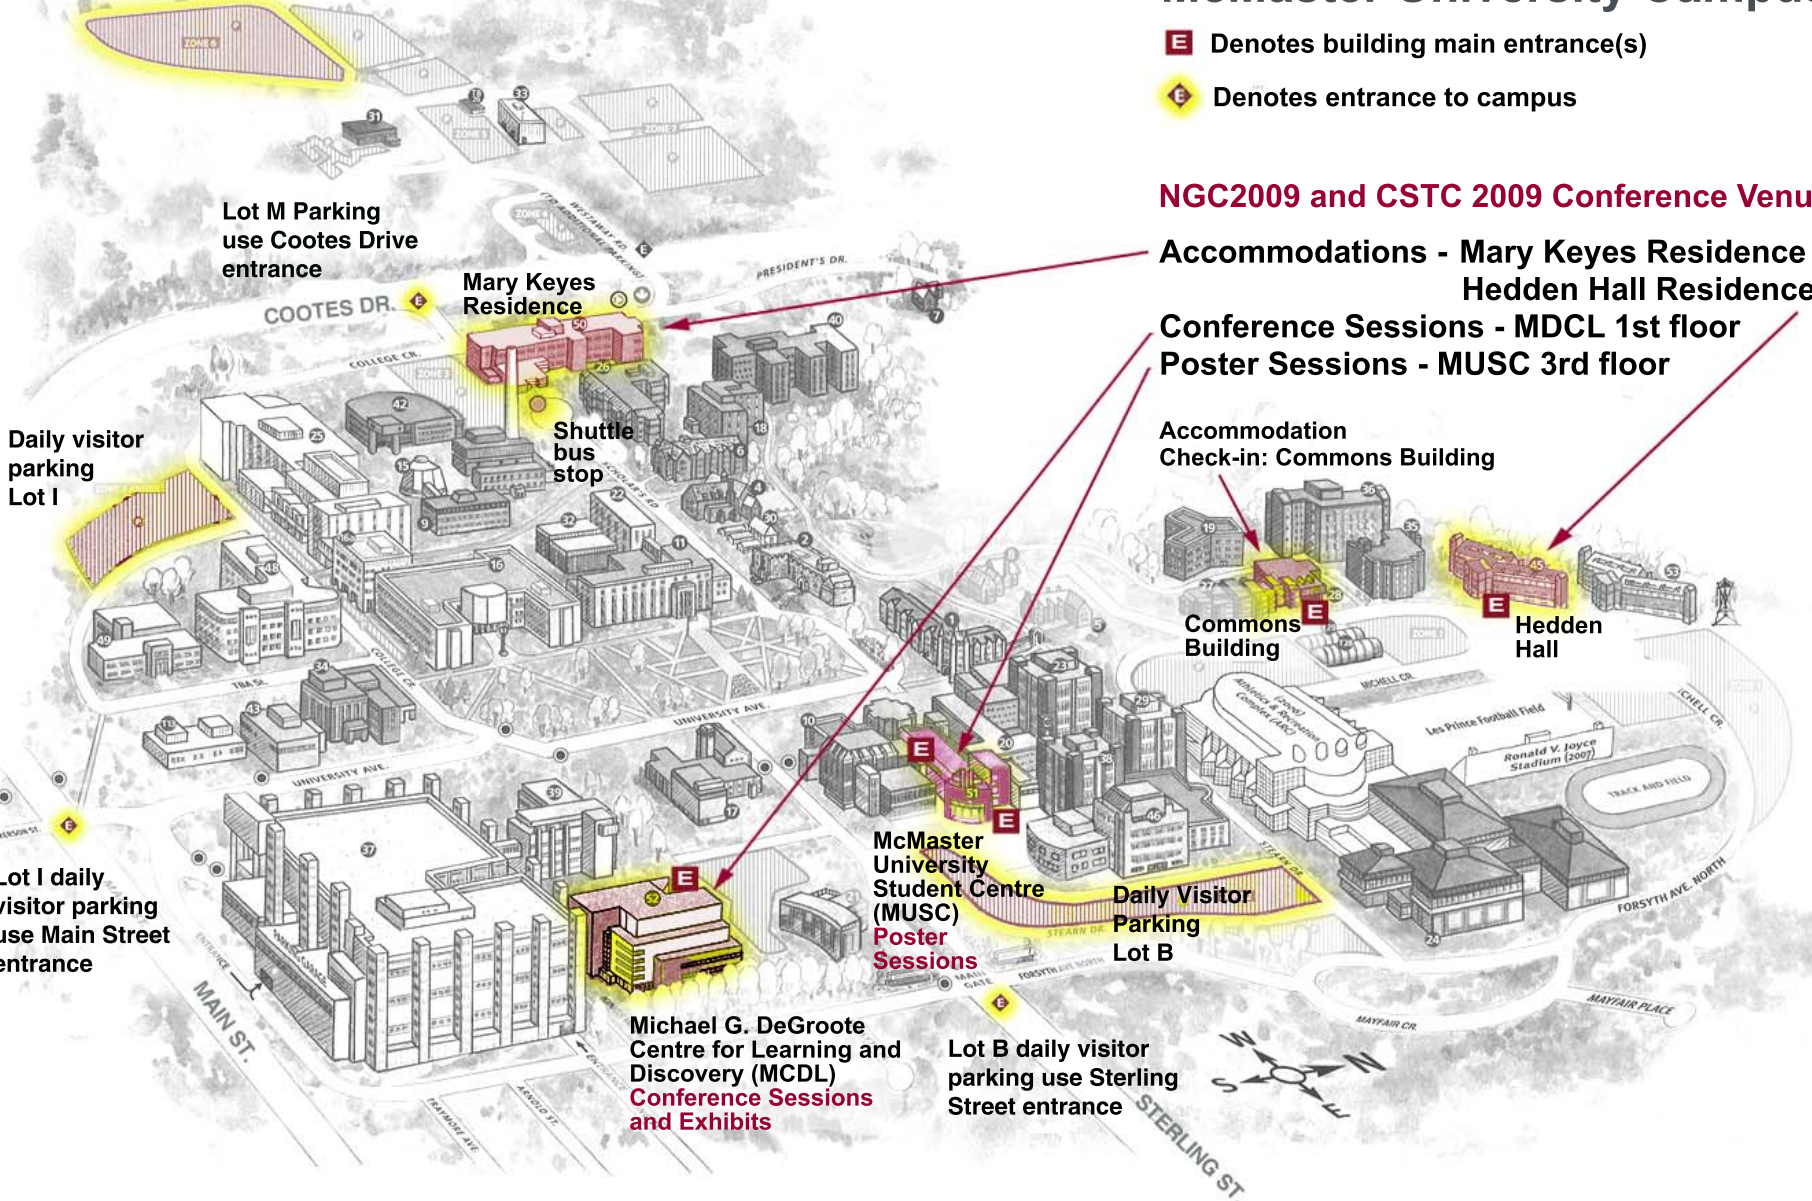

Economy parking with shuttle bus service to Main Campus
 Lot M

McMaster University Campus

- E** Denotes building main entrance(s)
- E** Denotes entrance to campus

NGC2009 and CSTC 2009 Conference Venue

- Accommodations - Mary Keyes Residence
 Hedden Hall Residence
- Conference Sessions - MDCL 1st floor
 Poster Sessions - MUSC 3rd floor

Accommodation
 Check-in: Commons Building

Commons Building

Hedden Hall

McMaster University Student Centre (MUSC)
 Poster Sessions

Daily Visitor Parking Lot B

Michael G. DeGroot Centre for Learning and Discovery (MCDL)
 Conference Sessions and Exhibits

Lot B daily visitor parking use Sterling Street entrance

Daily visitor parking Lot I

Lot I daily visitor parking use Main Street entrance

Lot M Parking use Cootes Drive entrance

Mary Keyes Residence

Shuttle bus stop